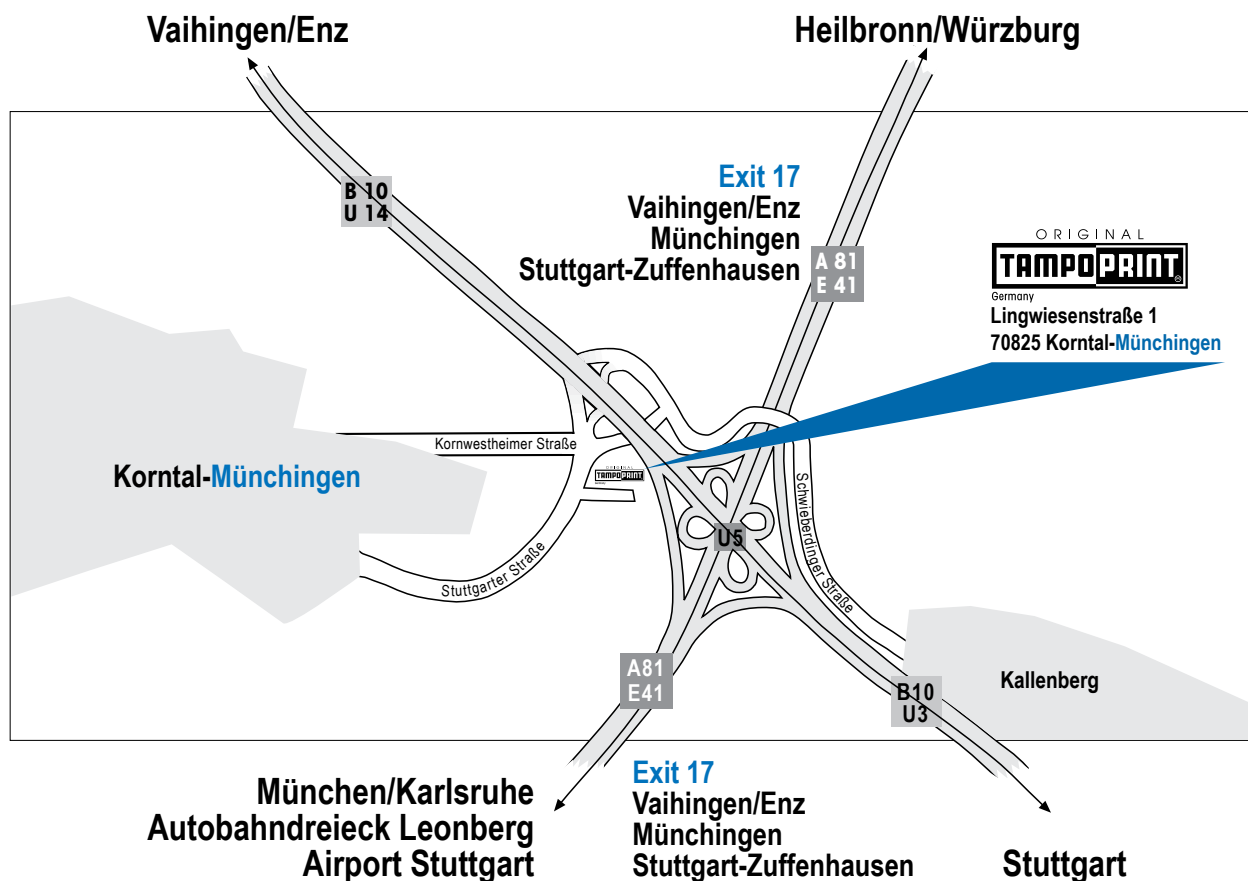

How to find our company

Coming from the north on the A81 / E41 heading for Stuttgart

At the Stuttgart-Zuffenhausen junction (17), branch to the right and turn off the A81 / E41, take the B10 heading for S-Zuffenhausen / S-Zentrum / Korntal-Münchingen / Vaihingen (Enz).
After 200 m (in around 1 min) branch to the right onto the B10 heading for Vaihingen (Enz) / Münchingen.
After 540 m in Münchingen, branch to the right onto Schwieberdinger Strasse.
After 320 m (in around 1 min), turn right onto Kornwestheimer Strasse.
After 270 m (in around 1 min) in Münchingen, turn left onto the K1701 / Stuttgarter Strasse.
After 88 m turn left.

You have arrived at your destination, Lingwiesenstr. in 70825 Korntal-Münchingen.

Coming from the south (Leonberger Dreieck)

On the A81 / E41 heading for Karlsruhe / Basle / Würzburg / Heilbronn.
After 11.68 km (in around 6 mins), at the Stuttgart-Zuffenhausen junction (17), branch to the right and turn off the A81 / E41, take the B10 heading for S-Zuffenhausen / Kornwestheim / Korntal-Münchingen / Vaihingen (Enz).
After 290 m, branch left onto the B10 heading for Vaihingen (Enz) / Münchingen.
After 390 m (in around 1 min) branch to the right onto the B10 heading for Vaihingen (Enz) / Münchingen
After 790 m (in around 1 min) in Münchingen, keep to the right on Schwieberdinger Strasse.
After 320 m, turn right onto Kornwestheimer Strasse.
After 270 m (in around 1 min) in Münchingen, turn left onto the K1701 / Stuttgarter Strasse.
After 88 m turn left.

You have arrived at your destination, Lingwiesenstr. 1 in 70825 Korntal-Münchingen.

Accommodation in our vicinity at a special price (Distance 1 km)

(Please refer to TAMPOPRINT AG when booking your room and pay the hotel directly)